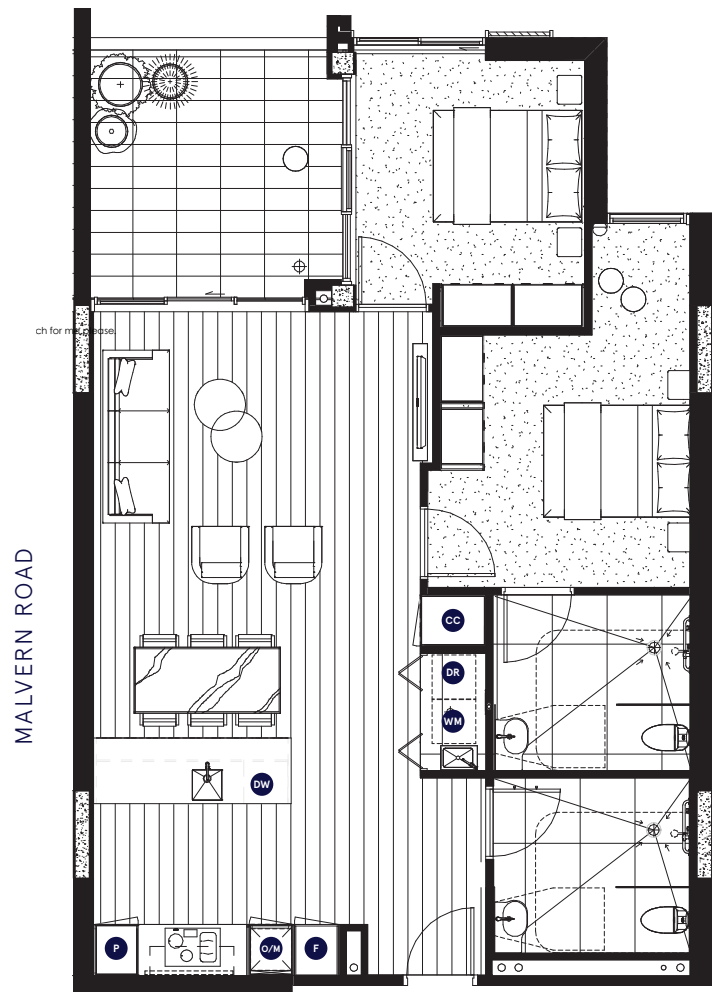

Robin Syme Malvern

RESIDENCE 101

ROBIN SYME MALVERN FEATURES

LIBRARY

CAFE AND
DINING ROOMS

CINEMA

SOCIAL
LOUNGE

WELLBEING
SALON

GYMNASIUM

WINE CELLAR
AND BAR

GUEST
ROOM

COURTYARD

LEGEND

C	Cupboard
DR	Dryer
DW	Dishwasher
F	Fridge
O/M	Oven/Microwave
P	Pantry
SH	Shelf
ST	Study
WM	Washing Machine

Seeing is believing! Book a personal, private inspection with Michael today on 8573 4674.