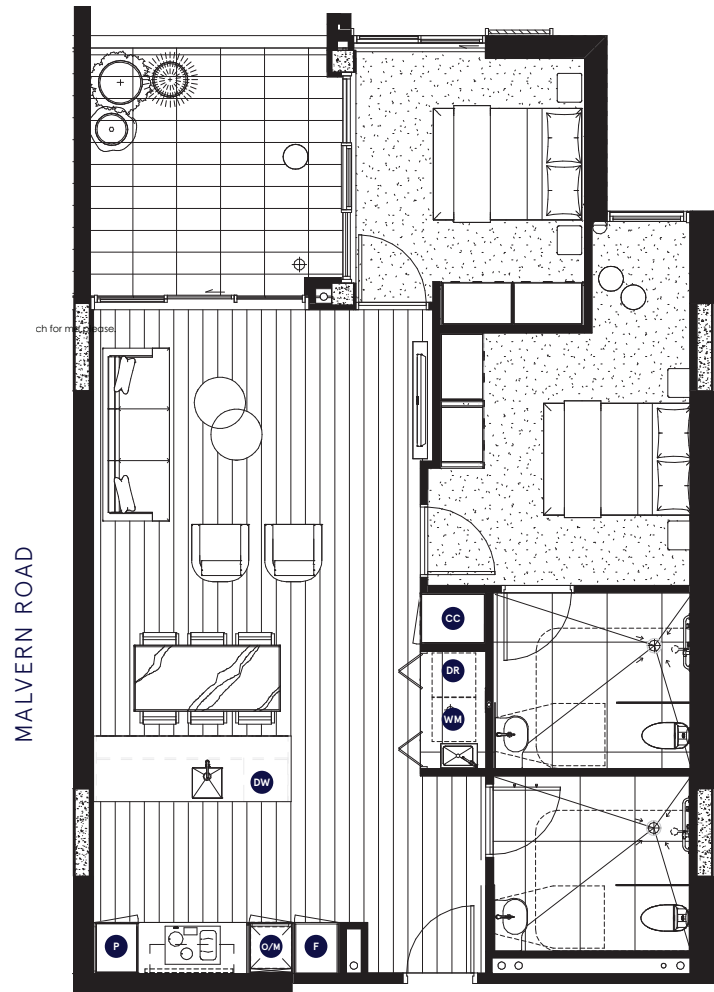

AWARD WINNING LUXURIOUS APARTMENTS

Designed for inspired living

approx.
106.5m²

Price

\$1.015M

One-of-a-kind luxury
apartment in the heart
of Malvern

A change of pace awaits in this spacious, decadent new apartment on the first floor of this boutique complex in leafy Malvern.

Features include an oversized master bedroom with ensuite, generous second bedroom, balcony and glamorous kitchen fitted with Miele and Liebherr appliances. No expense has been spared with beautifully integrated robes and a neutral palette founded on European oak and stone.

Robin Syme Malvern

RESIDENCE 101

FIRST FLOOR

ROBIN SYME MALVERN FEATURES

LEGEND

C	Cupboard
DR	Dryer
DW	Dishwasher
F	Fridge
O/M	Oven/Microwave
P	Pantry
SH	Shelf
ST	Study
WM	Washing Machine

Seeing is believing! Book a personal, private inspection today:
 Freecall 1800 573 950
 E retirementliving@mecwacare.org.au